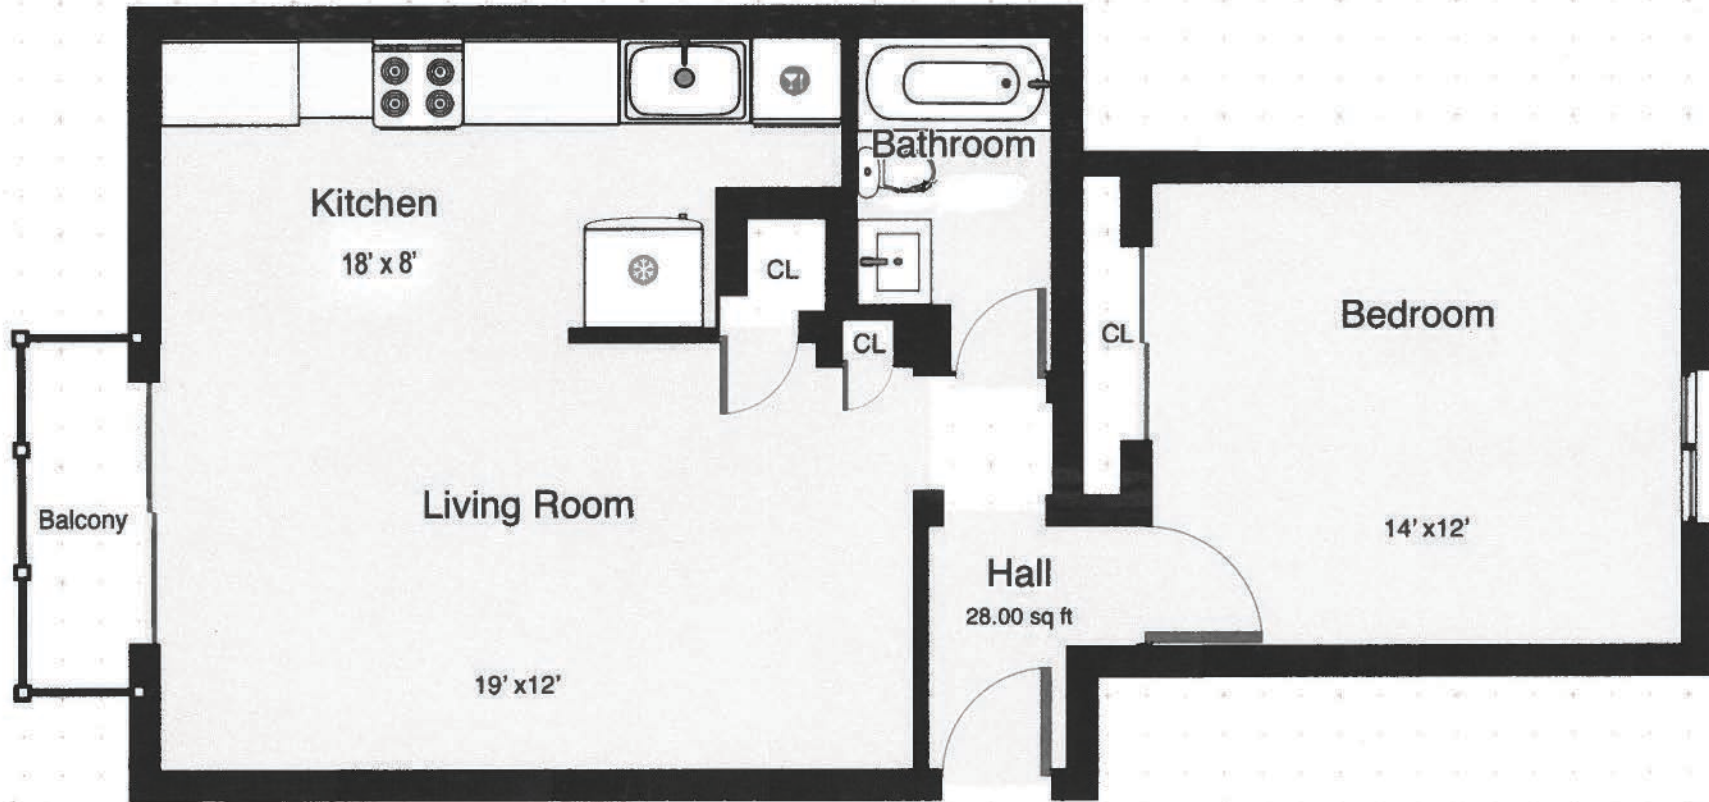

Rose – Open Concept

1 Bedroom / 1 Bath - 715 sq. ft.

Rose

1 Bedroom / 1 Bath - 721 sq. ft.

Cana – Open Concept

1 Bedroom / 1Bath - 840 sq. ft.

Cana

1 Bedroom / 1Bath - 840 sq. ft.