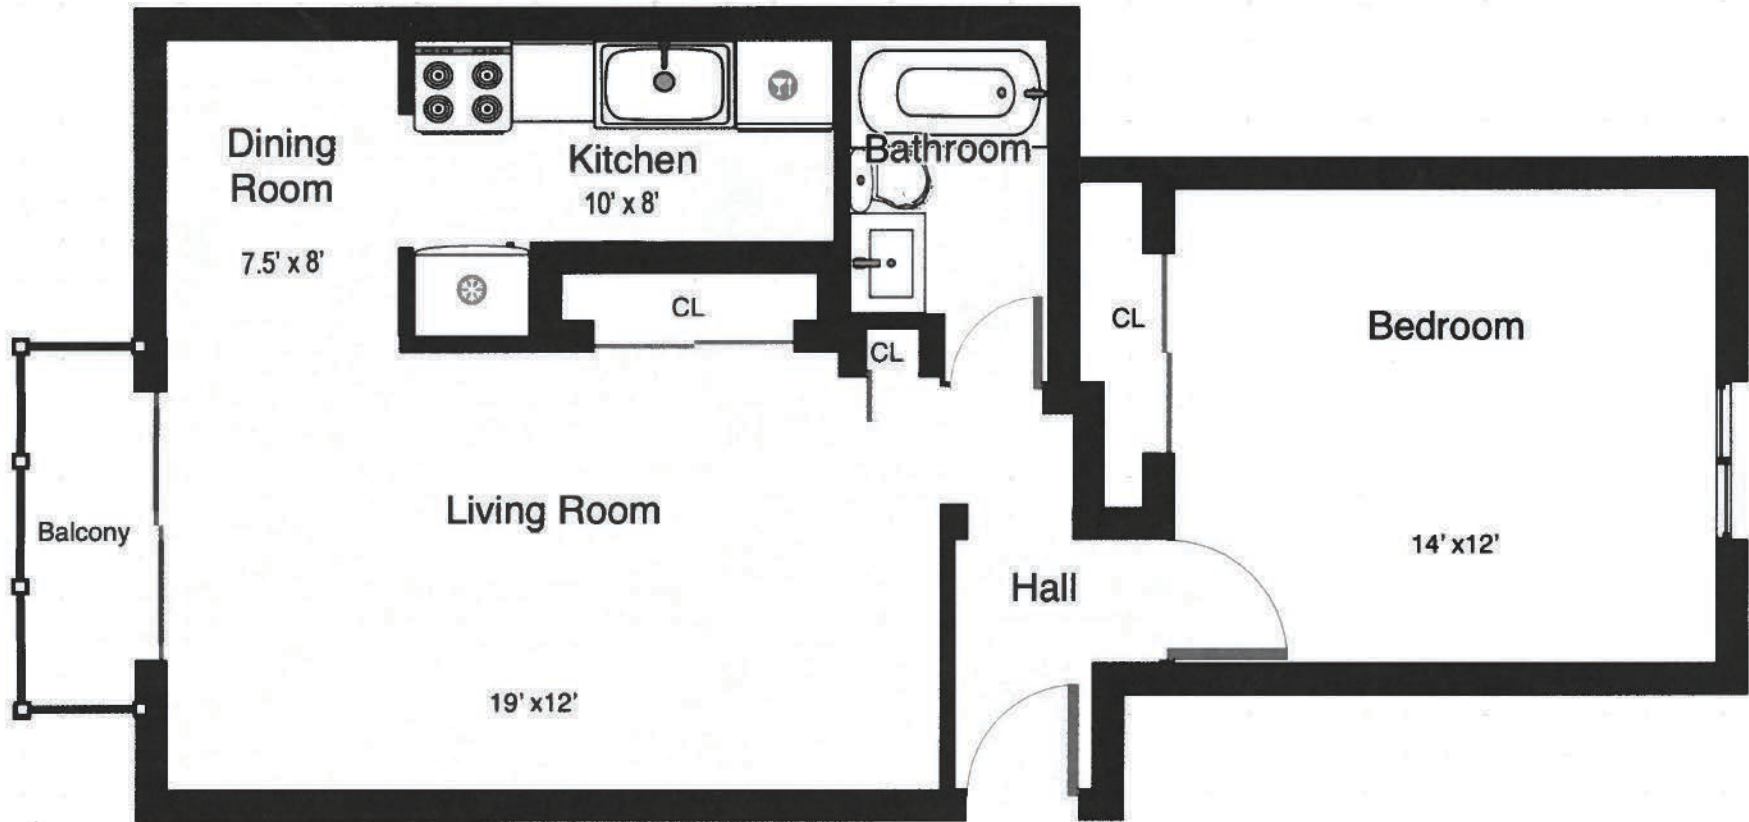

Rose – Open Concept

1 Bedroom / 1 Bath - 715 sq. ft.

Rose

1 Bedroom / 1 Bath - 721 sq. ft.

Cana – Open Concept

1 Bedroom / 1Bath - 840 sq. ft.

Cana

1 Bedroom / 1Bath - 840 sq. ft.