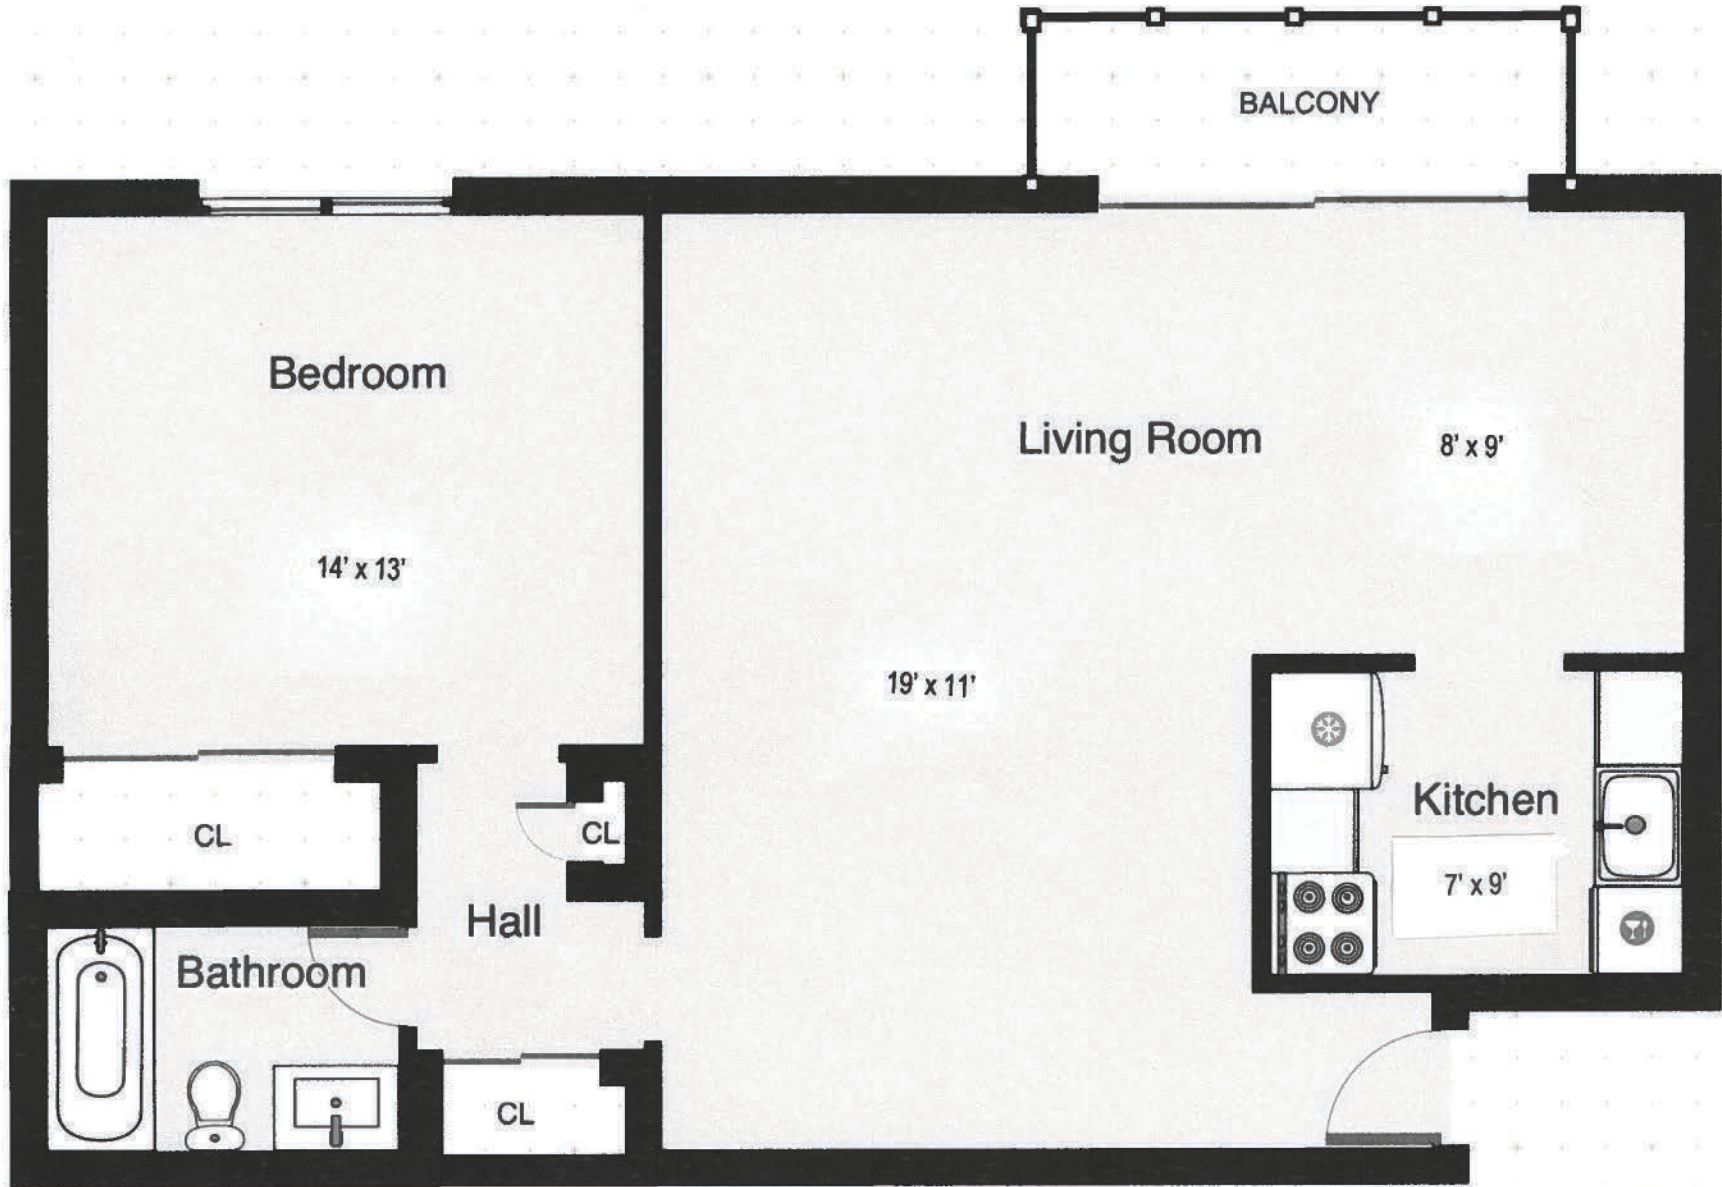

Rose – Open Concept

1 Bedroom / 1 Bath - 715 sq. ft.

Rose

1 Bedroom / 1 Bath - 721 sq. ft.

Cana – Open Concept

1 Bedroom / 1Bath - 840 sq. ft.

Cana

1 Bedroom / 1Bath - 840 sq. ft.