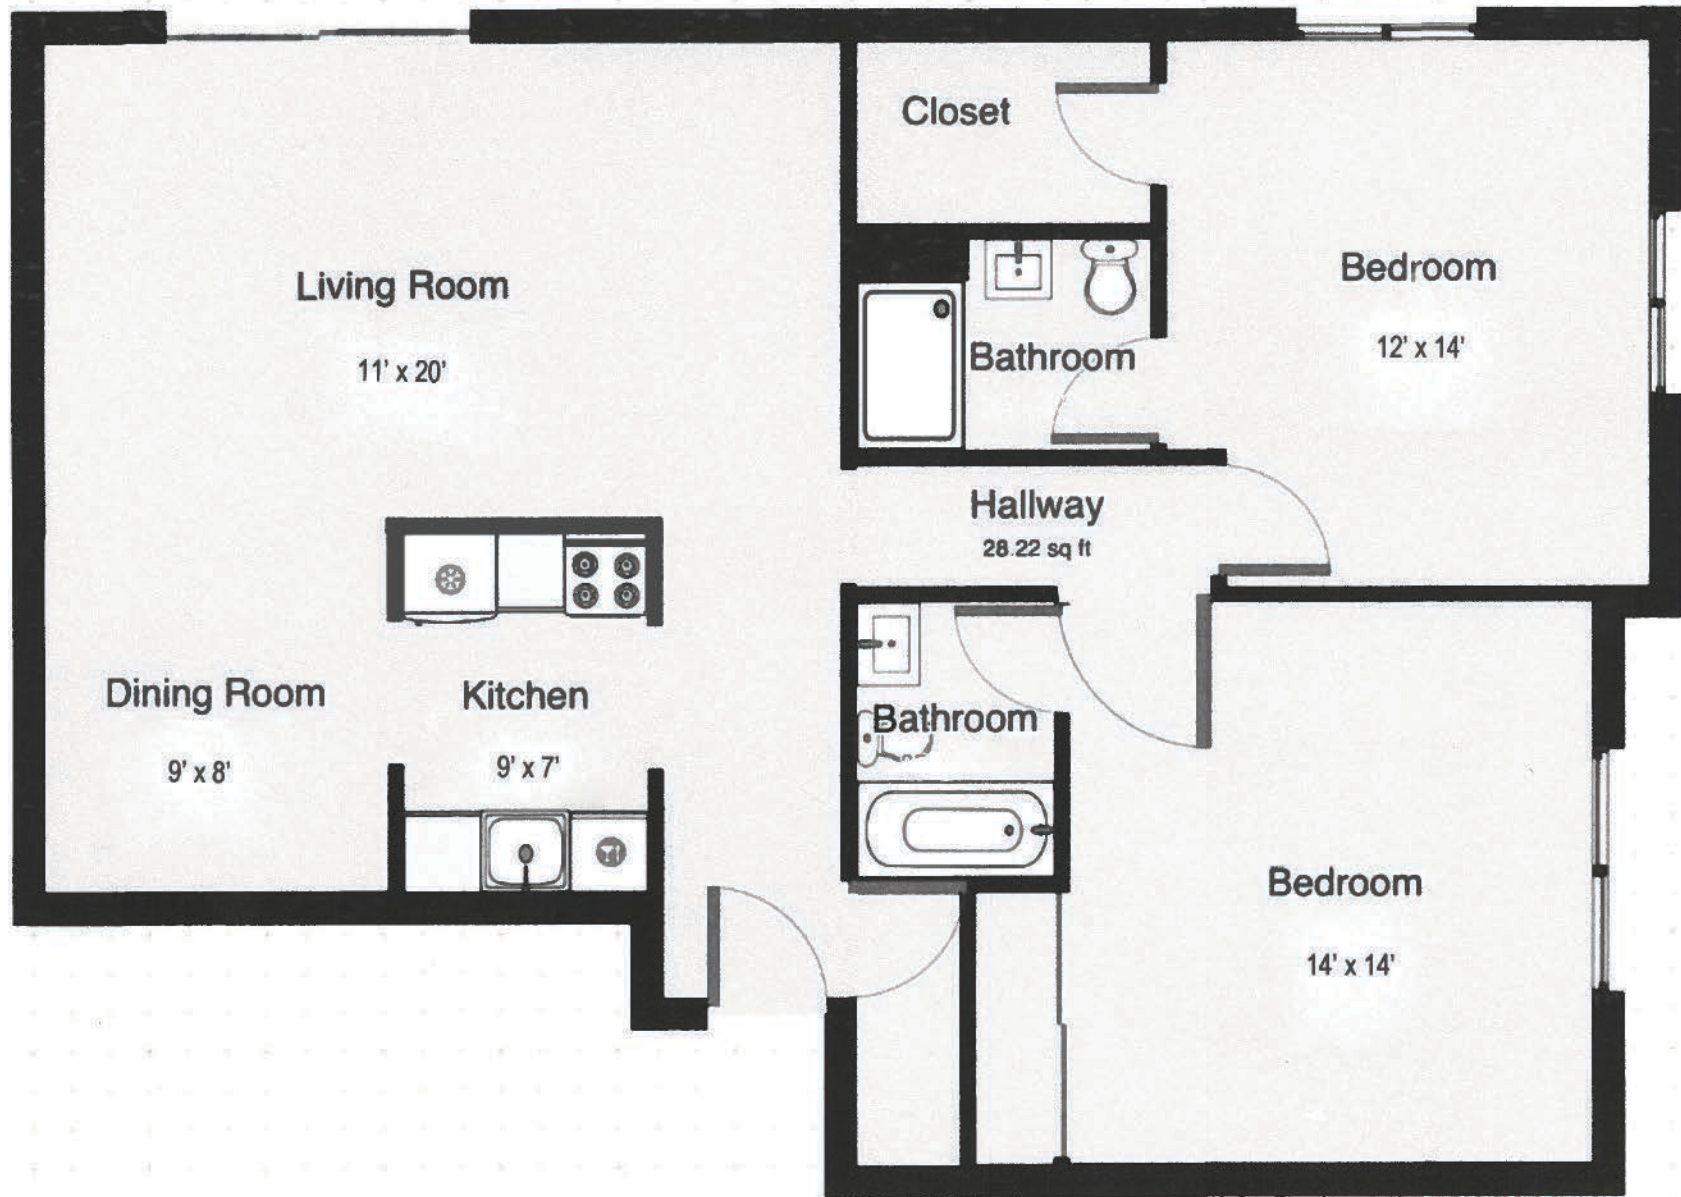

# Palm – Open Concept

2 Bedroom / 2 Bath - 911 sq. ft.

# Hibiscus

2 Bedroom / 2 Bath - 995 sq. ft.